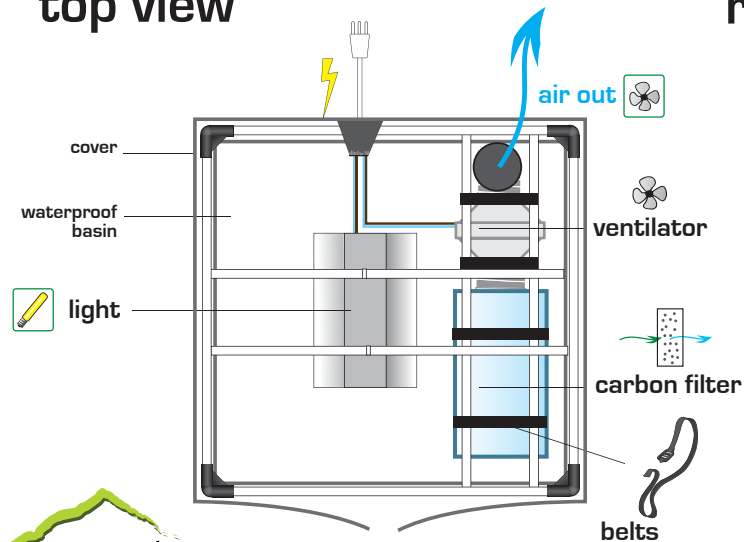

top view

rear view