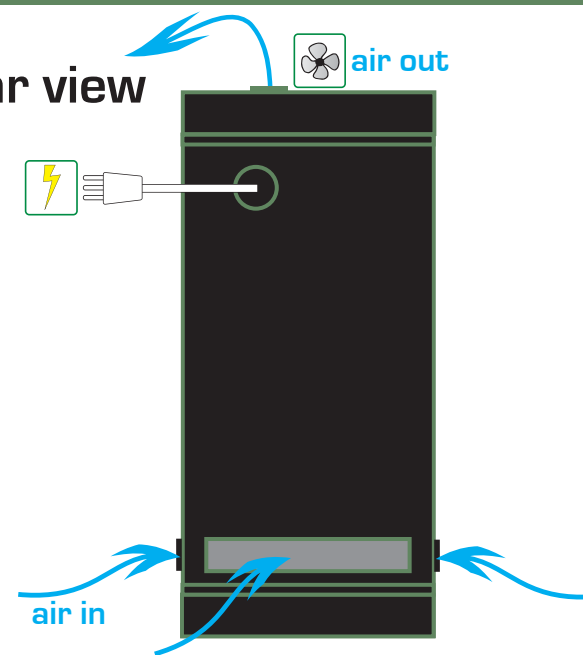

everest
GARDEN SUPPLY

EVEREST GARDEN SUPPLY

PO Box 6006 Santa Rosa, CA 95406

tel: (888) EGS-2007

fax: (707) 456-0192

www.everestgardensupply.com

THE GROWLAB

Assembly Instructions