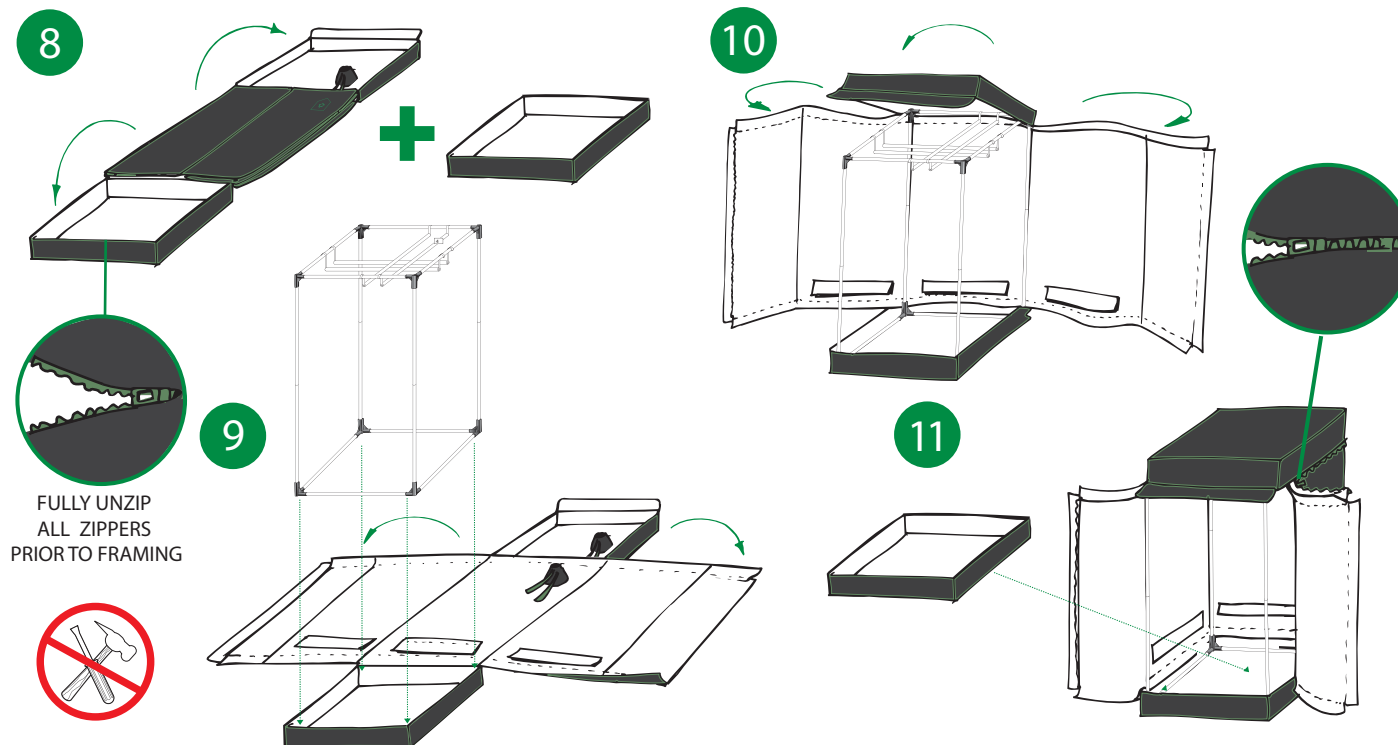

available sizes:

GL 40	1'4"	x	1'4"	x	3'11"
GL 60	2'	x	2'	x	5'3"
GL 80	2'7"	x	2'7"	x	5'11"
GL 80L	2'7"	x	4'11"	x	6'7"
GL 120	3'11"	x	3'11"	x	6'7"
GL 145	4'9"	x	4'9"	x	6'7"
GL 120L	3'11"	x	7'11"	x	6'7"
GL 145L	4'9"	x	9'6"	x	6'7"
GL 240	7'11"	x	7'11"	x	6'7"
GL 290	9'6"	x	9'6"	x	6'7"
CloneLAB	2'1"	x	4'1"	x	3'11"

made exclusively for
GROWLAB by HOMEBox