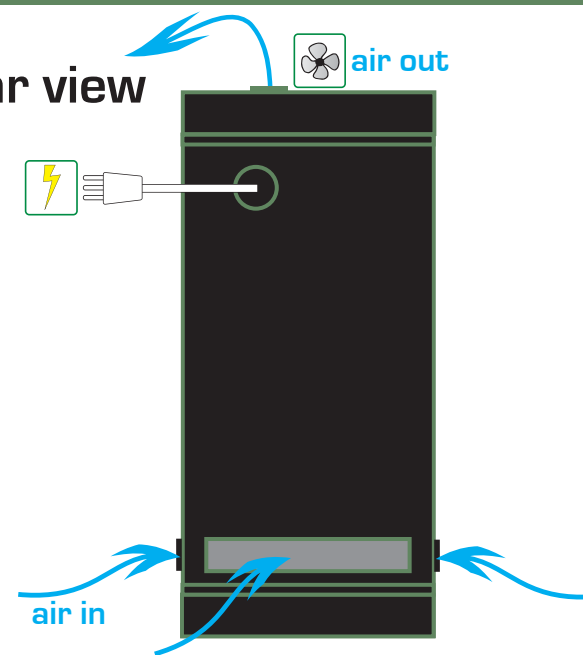

everest
GARDEN SUPPLY

EVEREST GARDEN SUPPLY

PO Box 6006 Santa Rosa, CA 95406

tel: (888) EGS-2007

fax: (707) 456-0192

www.everestgardensupply.com

THE GROWLAB

Assembly Instructions

everest.net