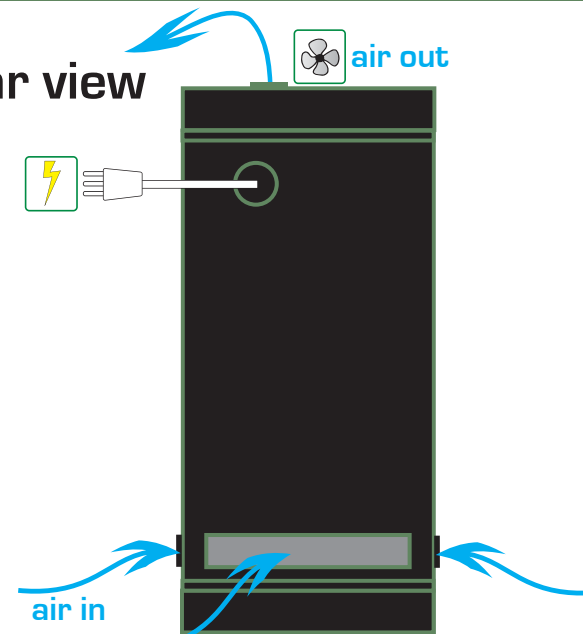

everest
GARDEN SUPPLY

EVEREST GARDEN SUPPLY

PO Box 6006 Santa Rosa, CA 95406

tel: (888) EGS-2007

fax: (707) 456-0192

www.everestgardensupply.com

THE GROWLAB

Assembly Instructions