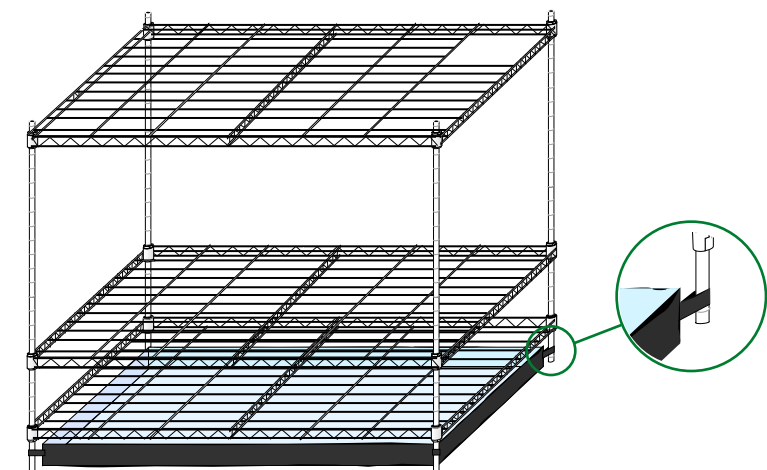

CLONELAB ASSEMBLY INSTRUCTIONS

www.everestgardensupply.com

1

no tools

max weight
per shelf: 165 lb

washable

2

3

4

5

6

7

available sizes:

GL 40	1'4"	x	1'4"	x	3'11"
GL 60	2'	x	2'	x	5'3"
GL 80	2'7"	x	2'7"	x	5'11"
GL 80L	2'7"	x	4'11"	x	6'7"
GL 120	3'11"	x	3'11"	x	6'7"
GL 145	4'9"	x	4'9"	x	6'7"
GL 120L	3'11"	x	7'11"	x	6'7"
GL 145L	4'9"	x	9'6"	x	6'7"
GL 240	7'11"	x	7'11"	x	6'7"
GL 290	9'6"	x	9'6"	x	6'7"
CloneLAB	2'1"	x	4'1"	x	3'11"

made exclusively for
GROWLAB by HOMEBox

top view

rear view

everest
GARDEN SUPPLY

EVEREST GARDEN SUPPLY

PO Box 6006 Santa Rosa, CA 95406

tel: (888) EGS-2007

fax: (707) 456-0192