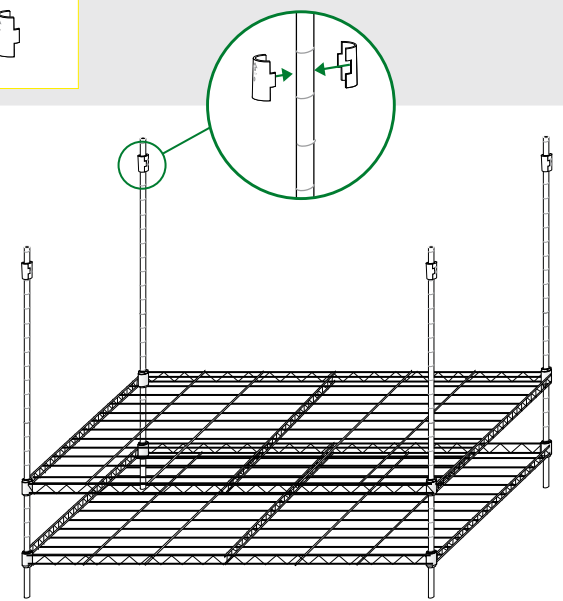

CLONELAB ASSEMBLY INSTRUCTIONS

www.everestgardensupply.com

1

no tools

max weight
per shelf: 165 lb

washable

2

3

4

5

6

7

available sizes:

GL 40	1'4"	x	1'4"	x	3'11"
GL 60	2'	x	2'	x	5'3"
GL 80	2'7"	x	2'7"	x	5'11"
GL 80L	2'7"	x	4'11"	x	6'7"
GL 120	3'11"	x	3'11"	x	6'7"
GL 145	4'9"	x	4'9"	x	6'7"
GL 120L	3'11"	x	7'11"	x	6'7"
GL 145L	4'9"	x	9'6"	x	6'7"
GL 240	7'11"	x	7'11"	x	6'7"
GL 290	9'6"	x	9'6"	x	6'7"
CloneLAB	2'1"	x	4'1"	x	3'11"