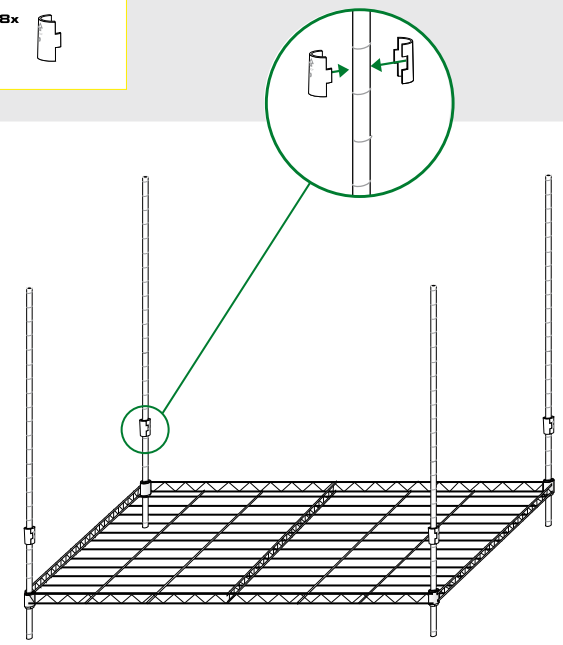

CLONELAB ASSEMBLY INSTRUCTIONS

www.everestgardensupply.com

1

no tools

max weight
per shelf: 165 lb

washable

2

3

4

5

6

7

available sizes:

GL 40	1'4"	x	1'4"	x	3'11"
GL 60	2'	x	2'	x	5'3"
GL 80	2'7"	x	2'7"	x	5'11"
GL 80L	2'7"	x	4'11"	x	6'7"
GL 120	3'11"	x	3'11"	x	6'7"
GL 145	4'9"	x	4'9"	x	6'7"
GL 120L	3'11"	x	7'11"	x	6'7"
GL 145L	4'9"	x	9'6"	x	6'7"
GL 240	7'11"	x	7'11"	x	6'7"
GL 290	9'6"	x	9'6"	x	6'7"
CloneLAB	2'1"	x	4'1"	x	3'11"