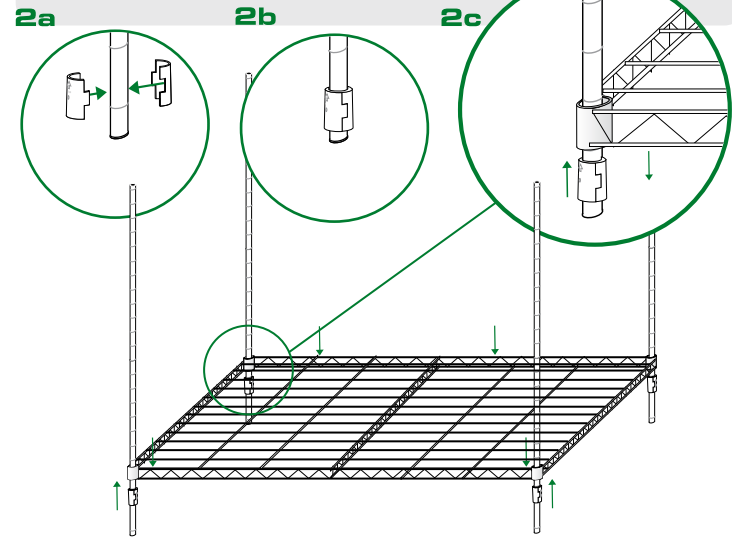

CLONELAB ASSEMBLY INSTRUCTIONS

www.everestgardensupply.com

1

no tools

max weight
per shelf: 165 lb

washable

2

3

4

5

6

7

available sizes:

GL 40	1'4"	x	1'4"	x	3'11"
GL 60	2'	x	2'	x	5'3"
GL 80	2'7"	x	2'7"	x	5'11"
GL 80L	2'7"	x	4'11"	x	6'7"
GL 120	3'11"	x	3'11"	x	6'7"
GL 145	4'9"	x	4'9"	x	6'7"
GL 120L	3'11"	x	7'11"	x	6'7"
GL 145L	4'9"	x	9'6"	x	6'7"
GL 240	7'11"	x	7'11"	x	6'7"
GL 290	9'6"	x	9'6"	x	6'7"
CloneLAB	2'1"	x	4'1"	x	3'11"