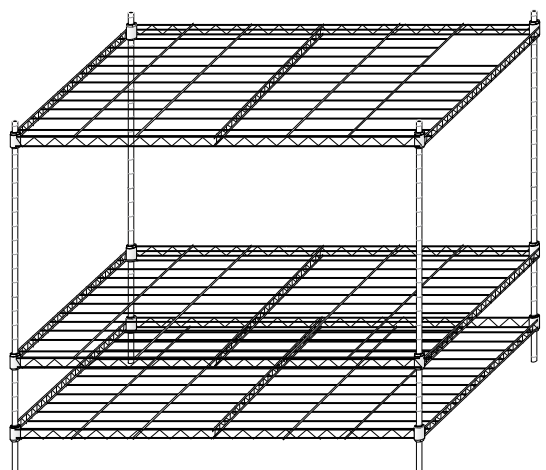

CLONELAB ASSEMBLY INSTRUCTIONS

www.everestgardensupply.com

1

no tools

max weight
per shelf: 165 lb

washable

2

3

4

5

6

7

available sizes:

GL 40	1'4"	x	1'4"	x	3'11"
GL 60	2'	x	2'	x	5'3"
GL 80	2'7"	x	2'7"	x	5'11"
GL 80L	2'7"	x	4'11"	x	6'7"
GL 120	3'11"	x	3'11"	x	6'7"
GL 145	4'9"	x	4'9"	x	6'7"
GL 120L	3'11"	x	7'11"	x	6'7"
GL 145L	4'9"	x	9'6"	x	6'7"
GL 240	7'11"	x	7'11"	x	6'7"
GL 290	9'6"	x	9'6"	x	6'7"
CloneLAB	2'1"	x	4'1"	x	3'11"