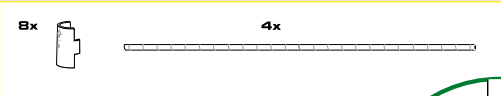

CLONELAB ASSEMBLY INSTRUCTIONS

www.everestgardensupply.com

1

no tools

max weight
per shelf: 165 lb

washable

2

3

4

5

6

7

available sizes:

GL 40	1'4"	x	1'4"	x	3'11"
GL 60	2'	x	2'	x	5'3"
GL 80	2'7"	x	2'7"	x	5'11"
GL 80L	2'7"	x	4'11"	x	6'7"
GL 120	3'11"	x	3'11"	x	6'7"
GL 145	4'9"	x	4'9"	x	6'7"
GL 120L	3'11"	x	7'11"	x	6'7"
GL 145L	4'9"	x	9'6"	x	6'7"
GL 240	7'11"	x	7'11"	x	6'7"
GL 290	9'6"	x	9'6"	x	6'7"
CloneLAB	2'1"	x	4'1"	x	3'11"