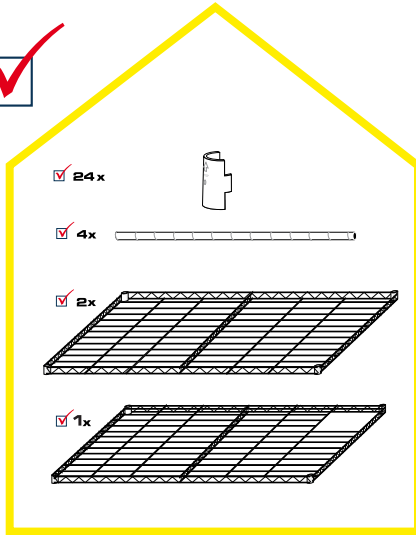

CLONELAB ASSEMBLY INSTRUCTIONS

www.everestgardensupply.com

1

no tools

max weight
per shelf: 165 lb

washable

2

3

4

5

6

7

available sizes:

GL 40	1'4"	x	1'4"	x	3'11"
GL 60	2'	x	2'	x	5'3"
GL 80	2'7"	x	2'7"	x	5'11"
GL 80L	2'7"	x	4'11"	x	6'7"
GL 120	3'11"	x	3'11"	x	6'7"
GL 145	4'9"	x	4'9"	x	6'7"
GL 120L	3'11"	x	7'11"	x	6'7"
GL 145L	4'9"	x	9'6"	x	6'7"
GL 240	7'11"	x	7'11"	x	6'7"
GL 290	9'6"	x	9'6"	x	6'7"
CloneLAB	2'1"	x	4'1"	x	3'11"