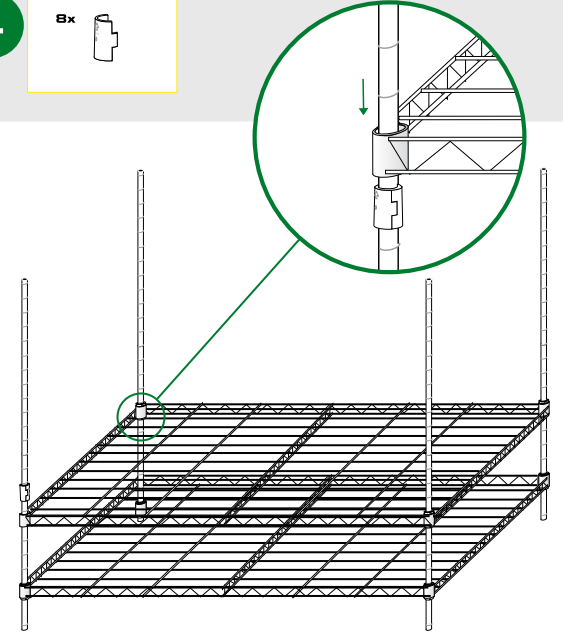

CLONELAB ASSEMBLY INSTRUCTIONS

www.everestgardensupply.com

1

no tools

max weight
per shelf: 165 lb

washable

2

3

4

5

6

7

available sizes:

GL 40	1'4"	x	1'4"	x	3'11"
GL 60	2'	x	2'	x	5'3"
GL 80	2'7"	x	2'7"	x	5'11"
GL 80L	2'7"	x	4'11"	x	6'7"
GL 120	3'11"	x	3'11"	x	6'7"
GL 145	4'9"	x	4'9"	x	6'7"
GL 120L	3'11"	x	7'11"	x	6'7"
GL 145L	4'9"	x	9'6"	x	6'7"
GL 240	7'11"	x	7'11"	x	6'7"
GL 290	9'6"	x	9'6"	x	6'7"
CloneLAB	2'1"	x	4'1"	x	3'11"